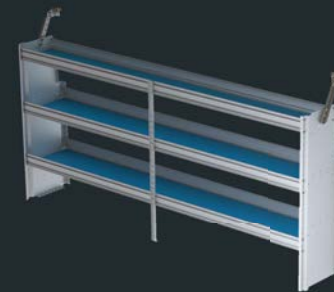

DuraRac® R-SERIES Shelving & Partition Options

The Work Truck to Tool Box Solution

DuraRac® R100

36" Wide Shelf
DRS A36-100-TC

60" Wide Shelf
DRS A60-100-TC

Wire Mesh Partition
TC-WRM-01

Metal Partition
TC-ALM-01

DuraRac® R200

36" Wide Shelf
DRS A36-200

48" Wide Shelf
DRS A48-200

60" Wide Shelf
DRS A60-200

72" Wide Shelf
DRS A72-200

84" Wide Shelf
DRS A84-200

96" Wide Shelf
DRS A96-200

Straight Partition
TLR-ALM-01