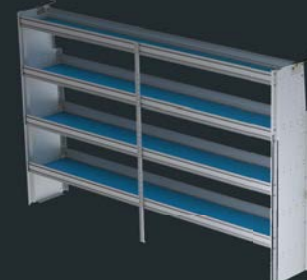

Swing Door Partition
TLR-ALM-02

Composite Partition
TLR-CMP-01

DuraRac® R250

36" Wide Shelf
DRS A36-250

48" Wide Shelf
DRS A48-250

60" Wide Shelf
DRS A60-250

72" Wide Shelf
DRS A72-250

84" Wide Shelf
DRS A84-250