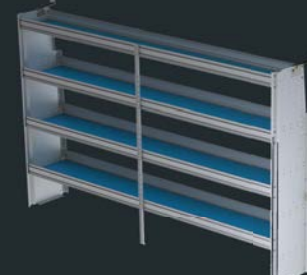

Swing Door Partition
TLR-ALM-02

Composite Partition
TLR-CMP-01

DuraRac® R250

36" Wide Shelf
DRS A36-250

48" Wide Shelf
DRS A48-250

60" Wide Shelf
DRS A60-250

72" Wide Shelf
DRS A72-250

84" Wide Shelf
DRS A84-250