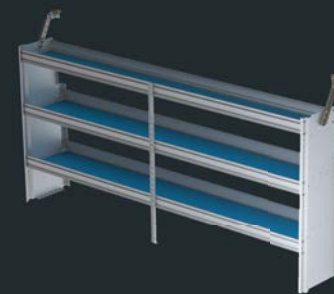

DuraRac® R-SERIES Shelving & Partition Options

The Work Truck to Tool Box Solution

DuraRac® R100

36" Wide Shelf
DRS A36-100-TC

60" Wide Shelf
DRS A60-100-TC

Wire Mesh Partition
TC-WRM-01

Metal Partition
TC-ALM-01

DuraRac® R200

36" Wide Shelf
DRS A36-200

48" Wide Shelf
DRS A48-200

60" Wide Shelf
DRS A60-200

72" Wide Shelf
DRS A72-200

84" Wide Shelf
DRS A84-200

96" Wide Shelf
DRS A96-200

Straight Partition
TLR-ALM-01