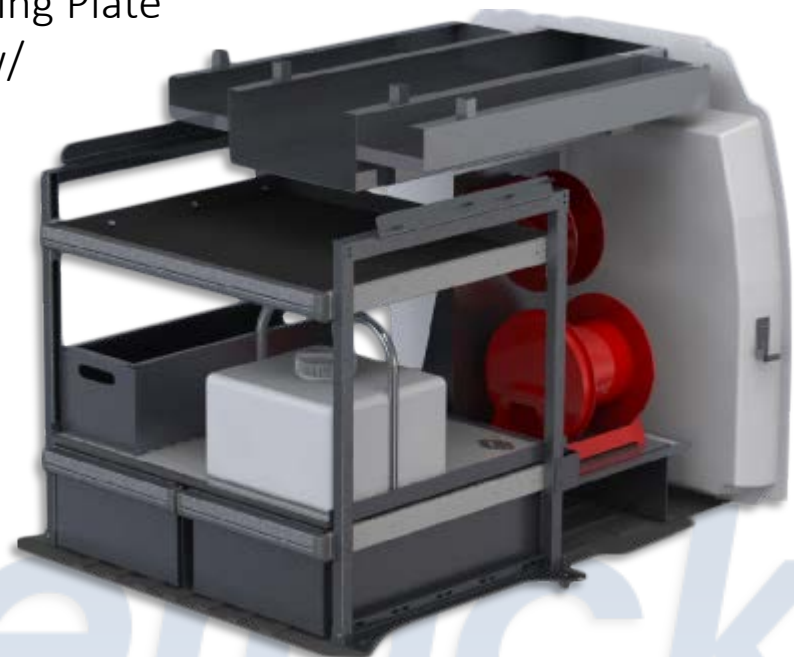

# Katerack<sup>®</sup>

CAPACITY • SAFETY • EFFICIENCY

Interior Shelving Systems for compact vans are available for:

- Ford Transit Connect
- Chevy City Express
- Nissan NV 200
- Dodge/Chrysler Caravan
- Ram ProMaster City
- Jeep Patriot

## Rear Katerack Package – *Ford Transit Connect*

## Rear Katerack Package – *Ford Transit Connect*

- (1) 1 Drawer Rear Katerack
- (1) Removable Aluminum Utility Box
- (2) 12" Deep Pull Out Drawers
- (1) Storage Tunnel
- (1) Application Spray Gun Holder
- (1) Enclosed Partition W/ Ladder Tube
- (1) Hose Reel & Injector Pump Mounting Plate
- (1) Roof Mounted Step Ladder Tube w/  
Accessory Storage Tubes

## Rear Katerack Package – *Ford Transit Connect*

- (1) 1 Drawer Rear Katerack
- (1) Removable Aluminum Utility Box
- (2) 12" Deep Pull Out Drawers
- (1) Full Length FRP Storage Deck
- (1) Spring-Loaded Backpack Sprayer Retention Clamp
- (1) Enclosed Partition W/ Ladder Tube
- (1) Roof Mounted Step Ladder Tube w/  
Accessory Storage Tubes