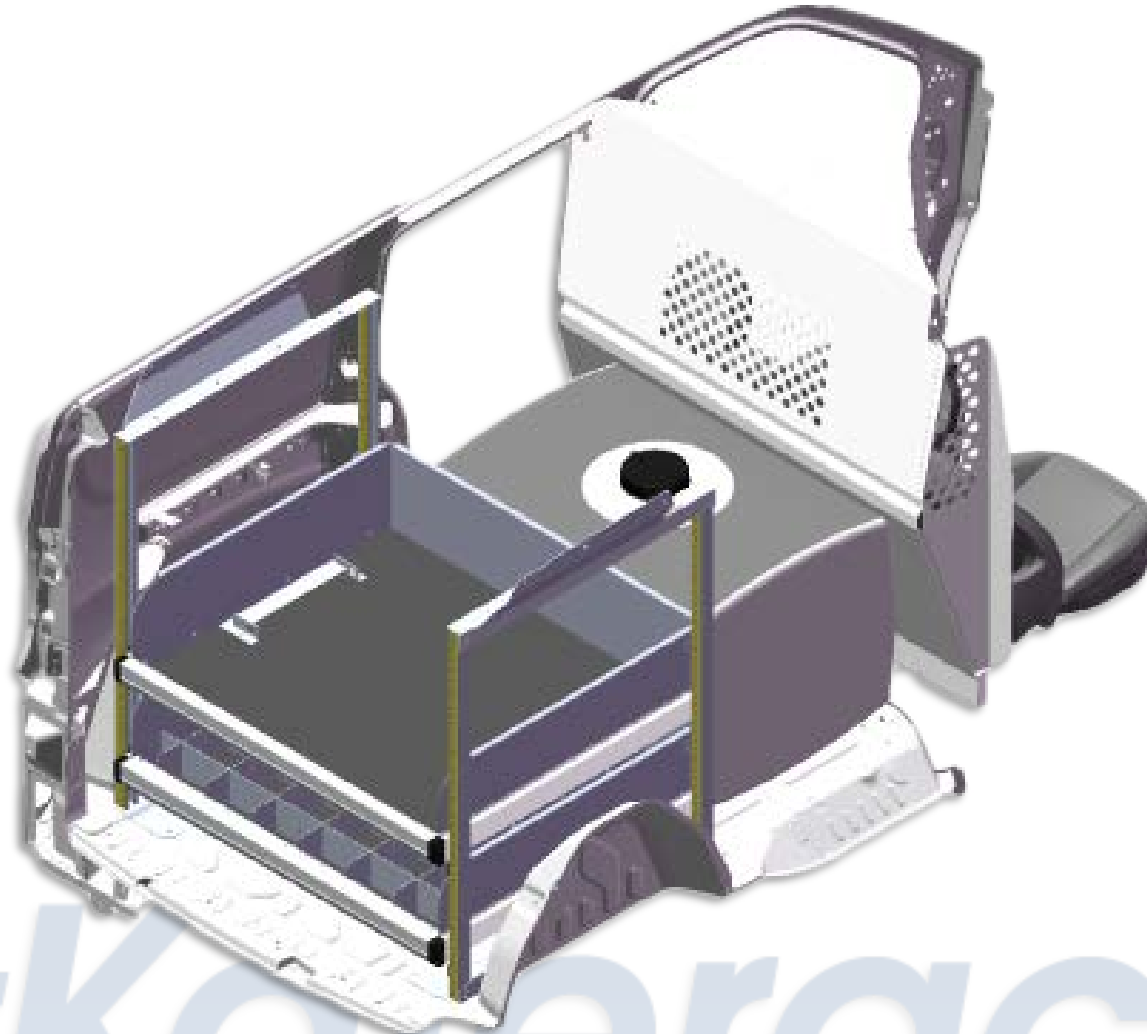

Rear Katerack Package – *Dodge ProMaster City*

Katerack®