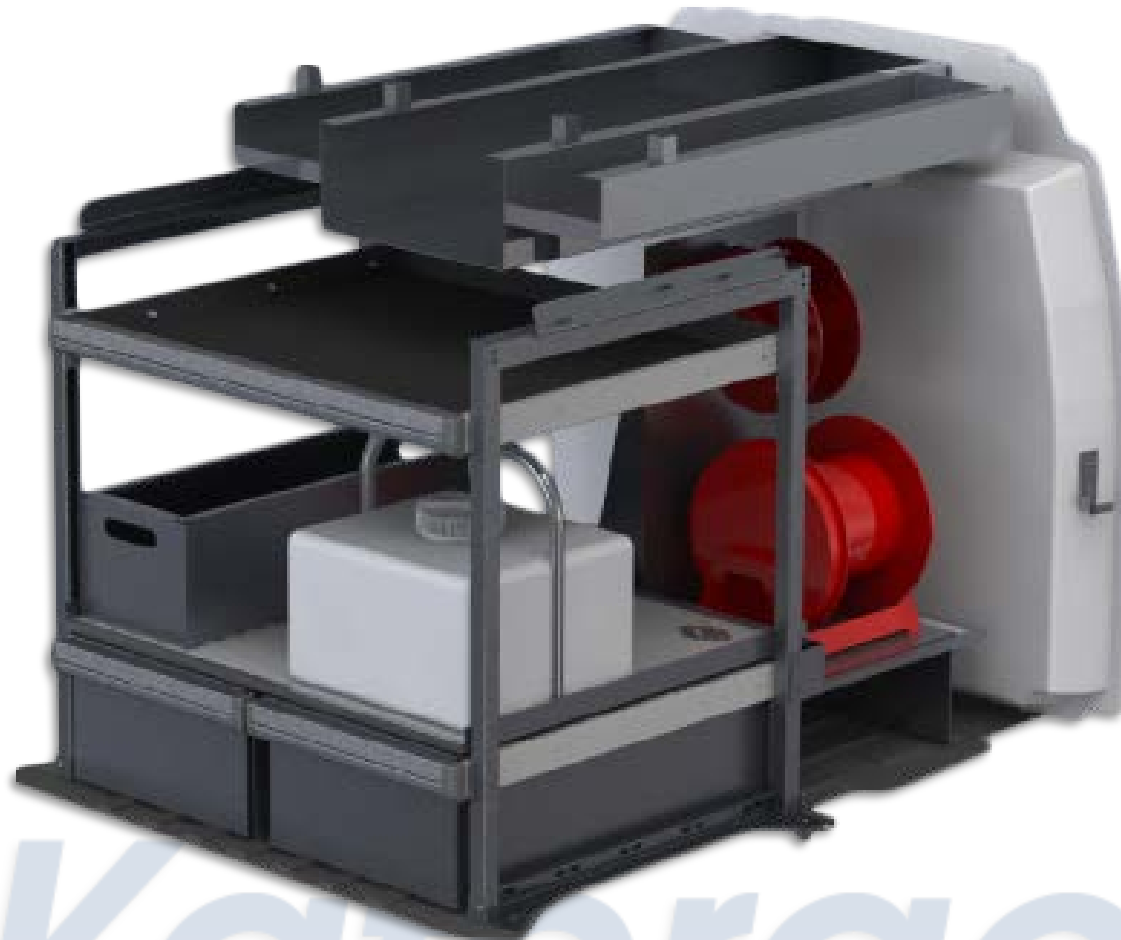

# Katerack<sup>®</sup>

CAPACITY • SAFETY • EFFICIENCY

Interior Shelving Systems for compact vans are available for:

- Ford Transit Connect
- Chevy City Express
- Nissan NV 200
- Dodge/Chrysler Caravan
- Ram ProMaster City
- Jeep Patriot

## Rear Katerack Package – *Ford Transit Connect*

## Rear Katerack Package – *Ford Transit Connect*

- (1) 1 Drawer Rear Katerack
- (1) Removable Aluminum Utility Box
- (2) 12" Deep Pull Out Drawers
- (1) Storage Tunnel
- (1) Application Spray Gun Holder
- (1) Enclosed Partition W/ Ladder Tube
- (1) Hose Reel & Injector Pump Mounting Plate
- (1) Roof Mounted Step Ladder Tube w/  
Accessory Storage Tubes

## Rear Katerack Package – *Ford Transit Connect*

- (1) 1 Drawer Rear Katerack
- (1) Removable Aluminum Utility Box
- (2) 12" Deep Pull Out Drawers
- (1) Full Length FRP Storage Deck
- (1) Spring-Loaded Backpack Sprayer Retention Clamp
- (1) Enclosed Partition W/ Ladder Tube
- (1) Roof Mounted Step Ladder Tube w/  
Accessory Storage Tubes