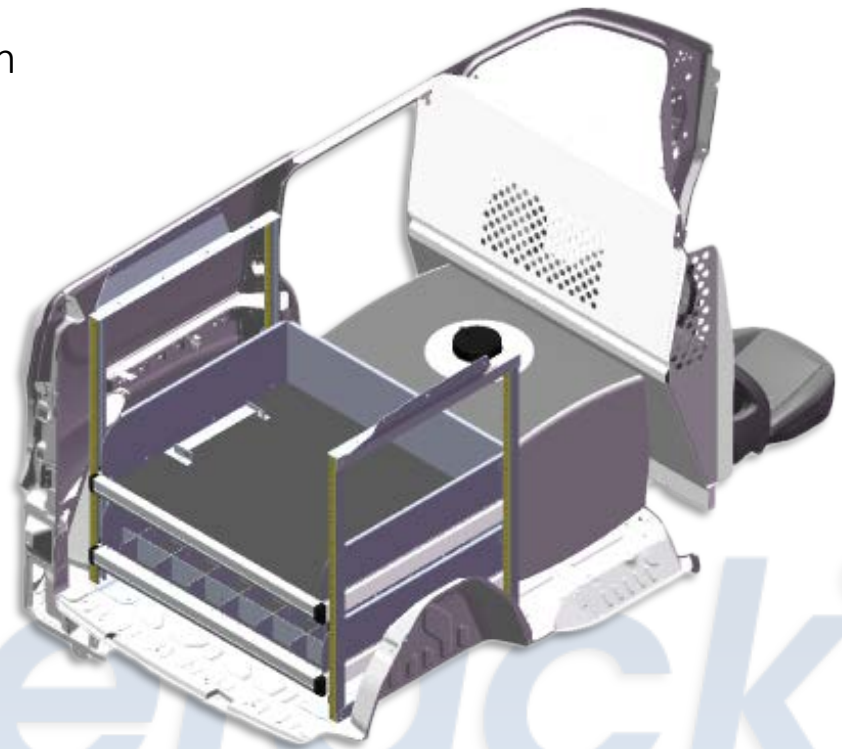

Rear Katerack Package – *Dodge ProMaster City*

- (1) Rear Katerack
  - (2) 42.5"x35.75" Drawers
  - (2) 10" Extension Kits
- (1) Aluminum Divider Assembly
- (1) Chemical Blower Support Assemblies
- (1) 100 Gallon Tank
- (1) Dejana Sealed Fiberglass Partition