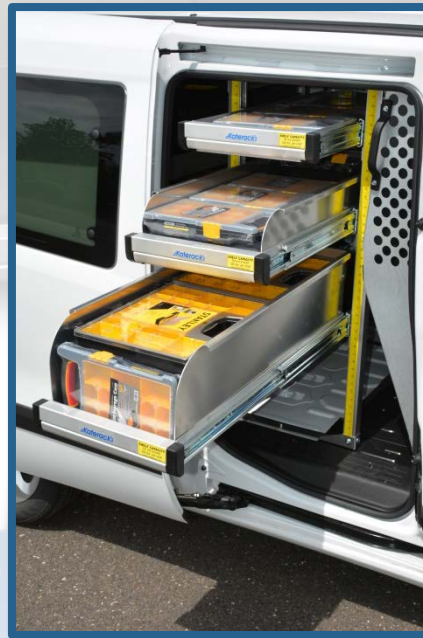

# Katerack<sup>®</sup>

CAPACITY • SAFETY • EFFICIENCY

Interior Shelving Systems for compact vans are available for:

- Ford Transit Connect
- Chevy City Express
- Nissan NV 200
- Dodge/Chrysler Caravan
- Ram ProMaster City
- Jeep Patriot

## Rear Katerack Package – *Ford Transit Connect*

- (1) 1 Drawer Rear Katerack
- (1) Removable Aluminum Utility Box
- (2) 12" Deep Pull Out Drawers
- (1) Storage Tunnel
- (1) Application Spray Gun Holder
- (1) Enclosed Partition W/ Ladder Tube
- (1) Hose Reel & Injector Pump Mounting Plate
- (1) Roof Mounted Step Ladder Tube w/  
Accessory Storage Tubes